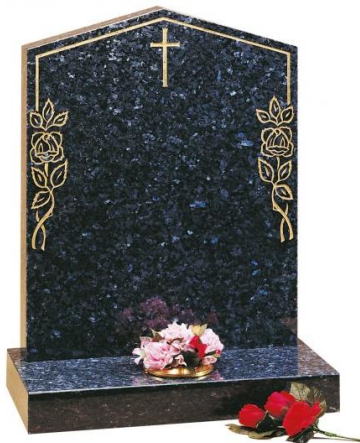

GRANITE HEADSTONES

GH94 BLACK HAND CARVED

GH97 BLACK

GH98 BLACK

GH99 BLUE PEARL

GH101 BLACK BOOK OF LIFE

GH102 BLACK ENGRAVED

GH104 MID GREY WITH
A FLOWER TROUGH