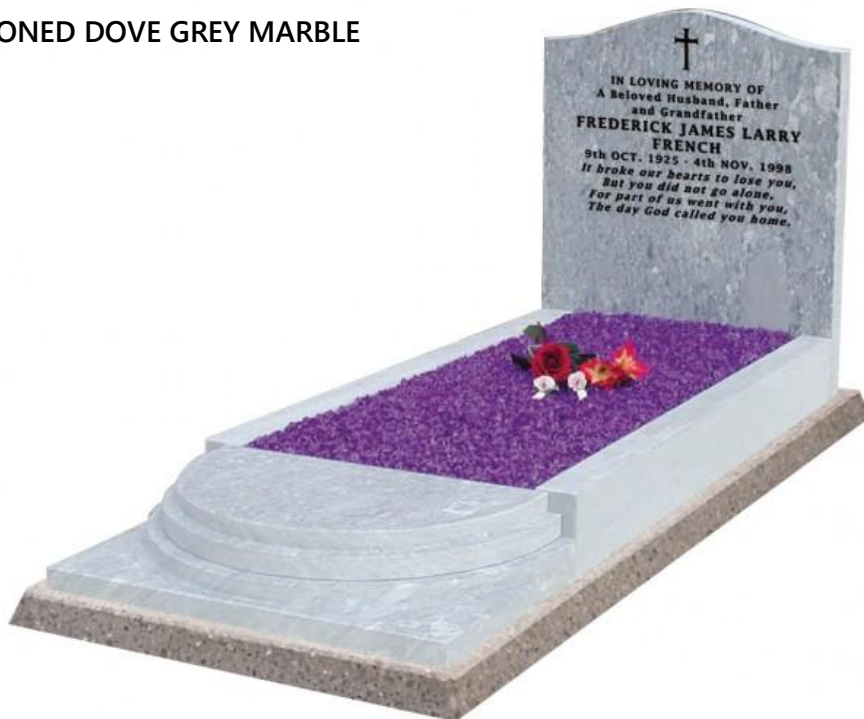

MK162 PART HONED DOVE GREY MARBLE