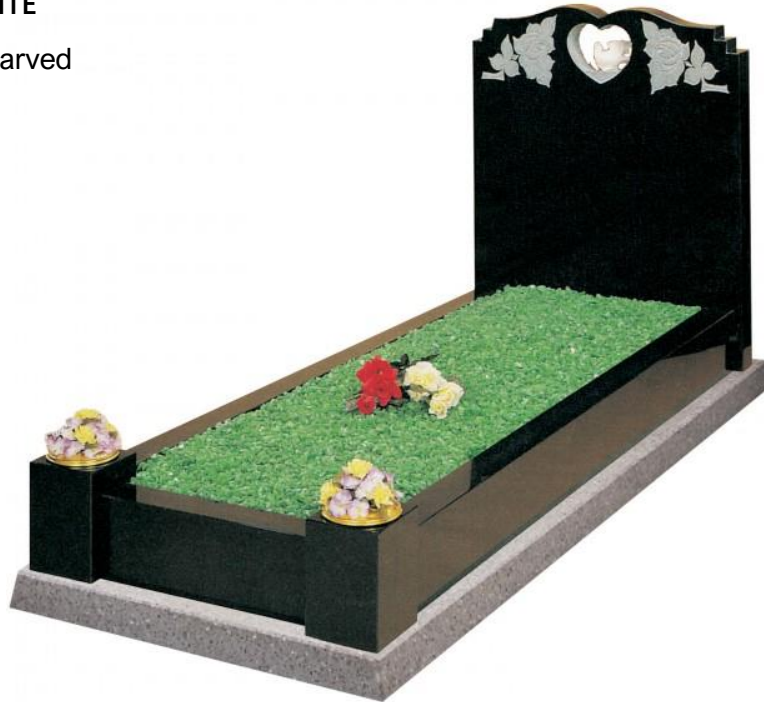

Memorial Designs

GRANITE KERB SURROUND

GK18 BLACK GRANITE

Traditionally hand carved
not sandblasted